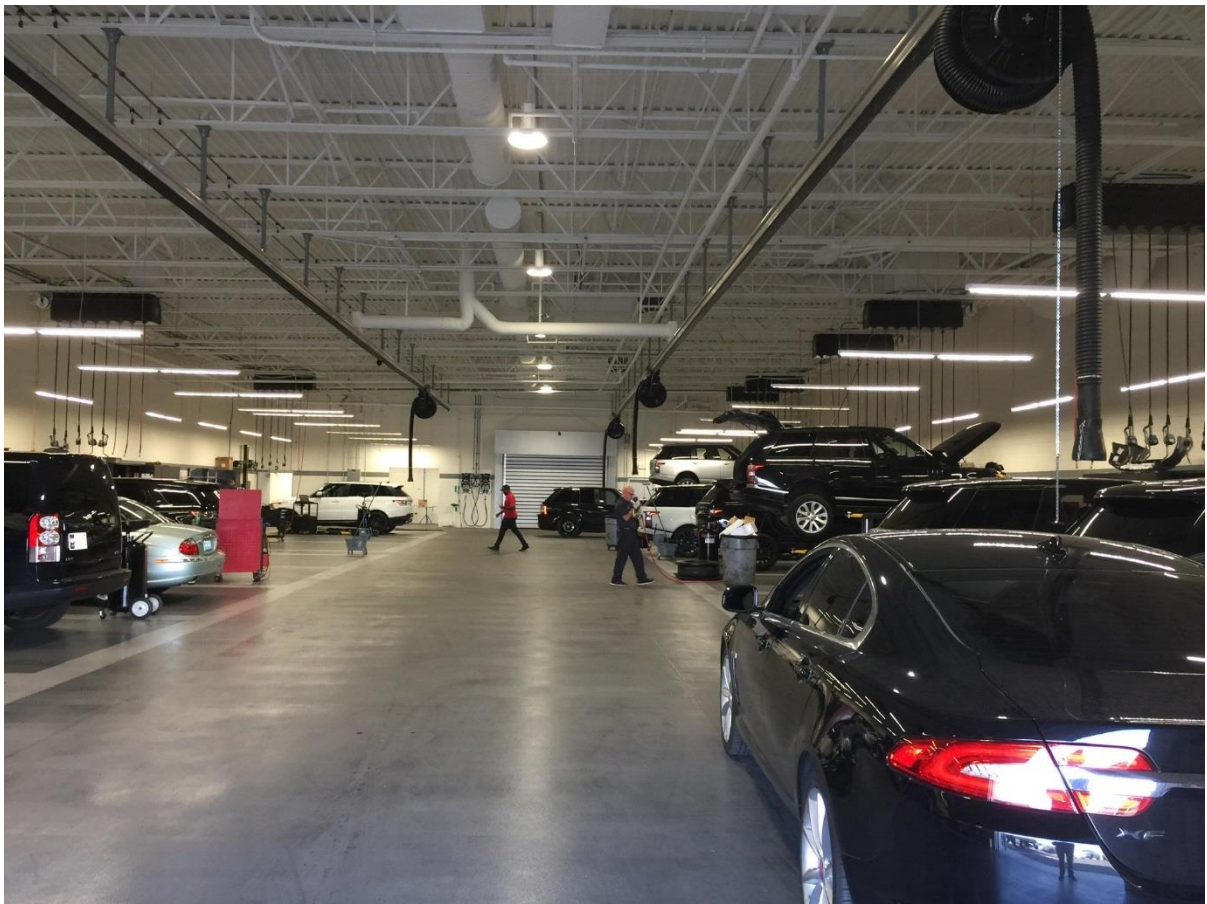

QUESTIONS ABOUT THIS BULLETIN? PLEASE CONTACT:

Stephanie Lutz
Network Operations Manager
slutz@jaguarlandrover.com